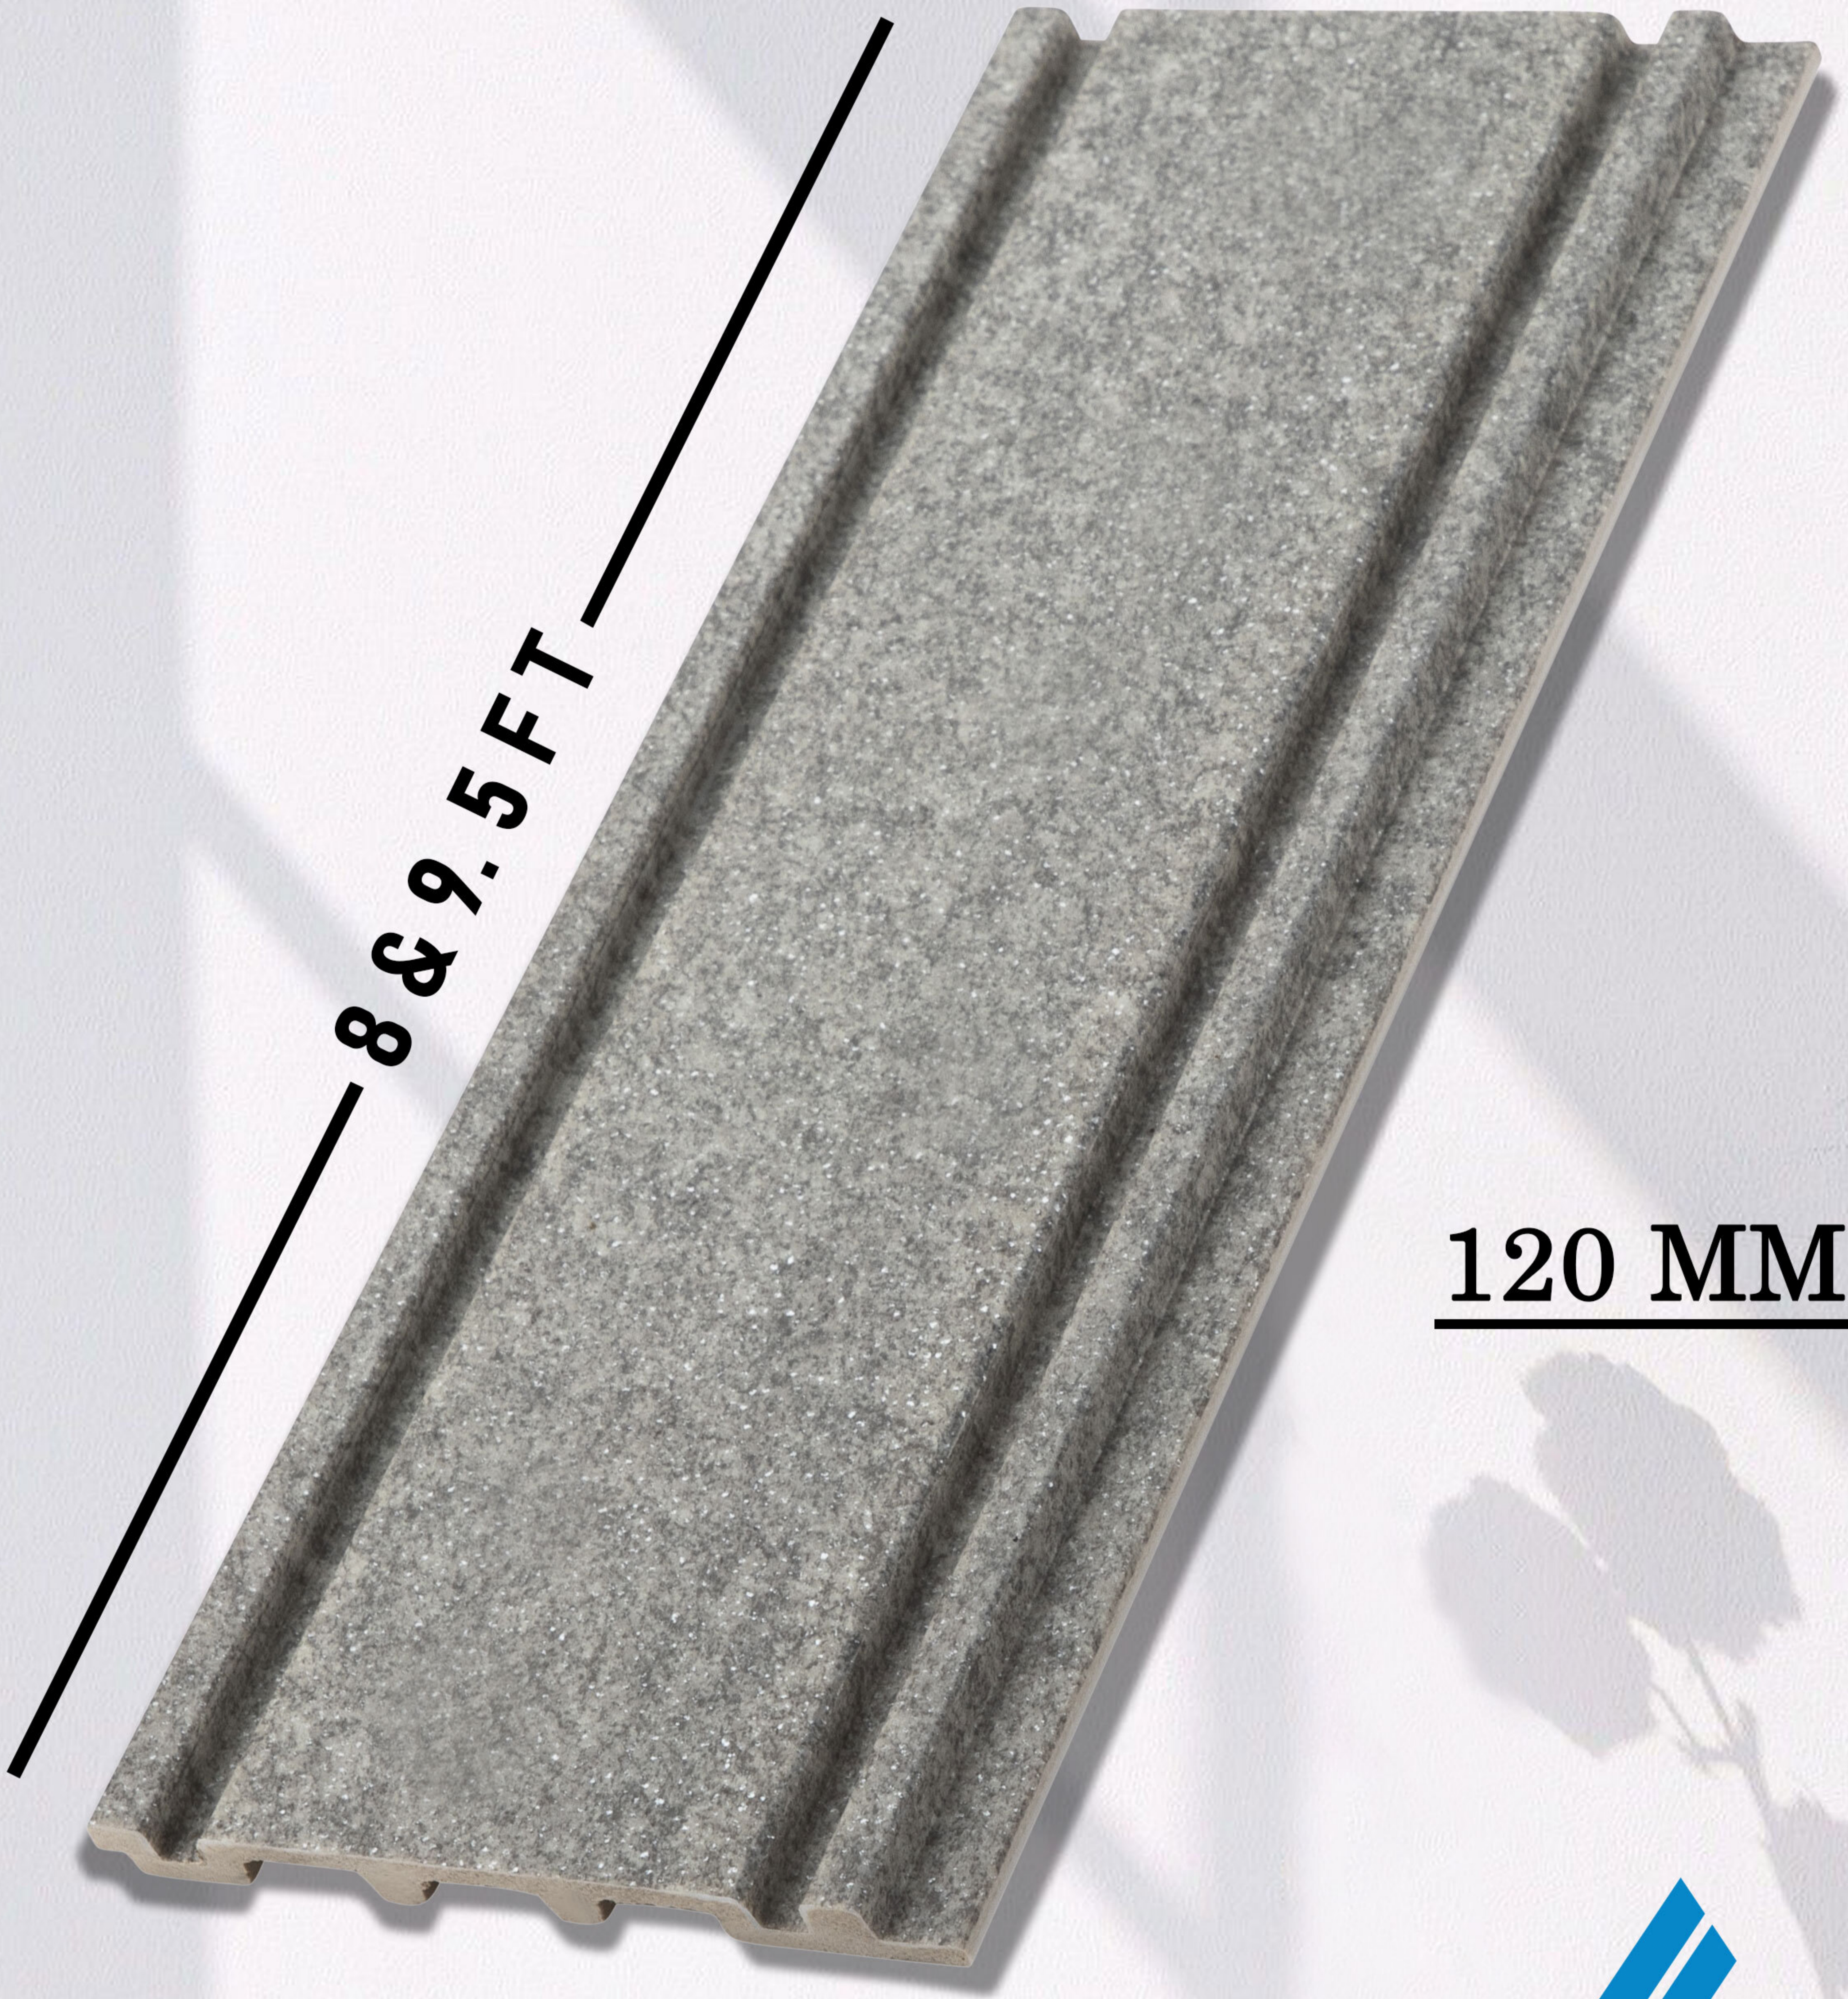

CHARCOAL LOUVERS

LOUVART[™]
SURFACES

8 & 9.5 FT

120 MM

CODE : LA 616

SHRUTI
PLASTWOOD CREATIONS

CHARCOAL LOUVERS

LOUVART[™]
SURFACES